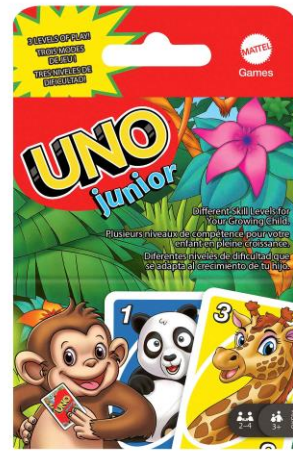

#GKF04 UNO® Junior (EAN: 0887961 82472 8) (3Y+)

Each sold separately, subject to availability. Colors and decorations may vary.

? service.mattel.com

English - en

There are no relevant warnings or safety information required to be affixed to the product or packaging, or included in an accompanying document, in accordance with the General Product Safety Regulation (GPSR) or applicable Union harmonisation legislation.