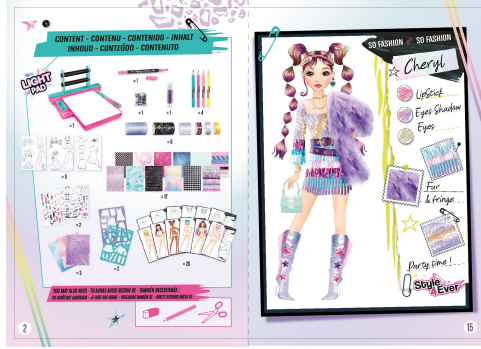

**CANAL TOYS
FASHION DESIGNER
OFG303 - FASHION DESIGNER STUDIO LIGHT-UP - GLO_1
MANUAL GUIDE**

**PAPER 4 C 100g
4 x A4 FOLD IN MIDDLE**

SHEET n°1

FRONT → BACK

page 16

page 1 (COVER)

page 2

page 15

SHEET n°2

FRONT → BACK

page 14

page 3

page 4

page 13

SHEET n°3

FRONT → BACK