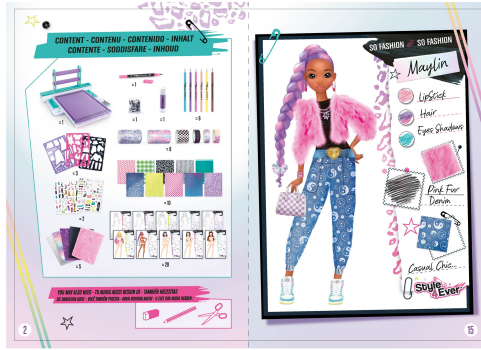

**CANAL TOYS
FASHION DESIGNER
BAT-OFG276 - FASHION DESIGNER STUDIO -GLO_2
MANUAL GUIDE**

**PAPER 4 C 100g
4 x A4 FOLD IN MIDDLE**

SHEET n°1

FRONT → BACK

page 16

page 1 (COVER)

page 2

page 15