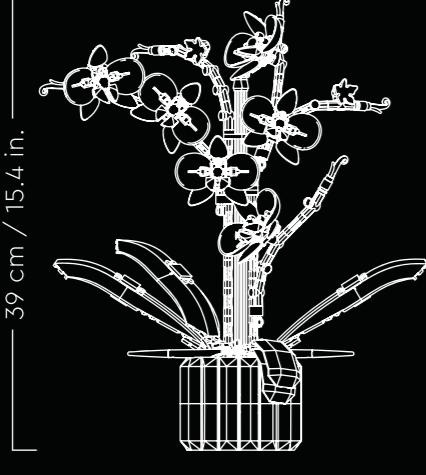

Art no. 10311 v29
Material no.: 6575223
LEGO ICONS
LP 9_70_S P
model 21760854_1 SA
CYAN MAGENTA
YELLOW BLACK

Artwork Supply: SP
Artwork Designer: NLNT
Finalization:
NC/Transition:

Varnish
UV - Whole
UV - Partial
Water Based

Status for this Print

Contract Proof (Visual Master)
Textmaster (Contents of text & barcode)

Approved by:

Marketing
Design lead
Model designer
Graphic designer
GPM-NP
Graphic Compliance
Prepress

39 cm / 15.4 in.