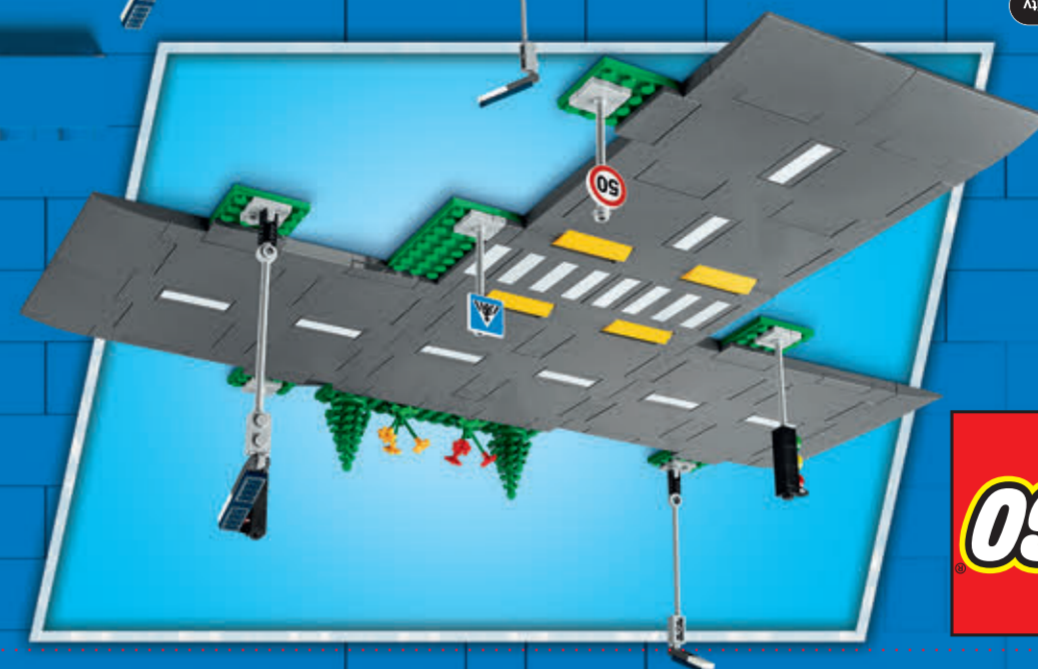

Art no. 60304 v29 NC
Material no.: 6342569
LEGO CITY
LP 6_61 - 21761284_1 MA
CYAN MAGENTA
YELLOW BLACK

Artwork Supply: SP
Artwork Designer: VNQ.Viet

Varnish

- UV - Whole ☐
- UV - Partial ☐
- Water Based ☐

Status for this Print

- Contract Proof (Visual Master) ☐
- Textmaster (Contents of text & barcode) ☐

Approved by:

- Marketing ☐
- Design lead ☐
- Model designer ☐
- Graphic designer ☐

- GPM-NP ☐
- Graphic Compliance ☐
- PrePress ☐

LEGO.com

60304

LEGO CITY

60304

CONNECT YOUR CITY