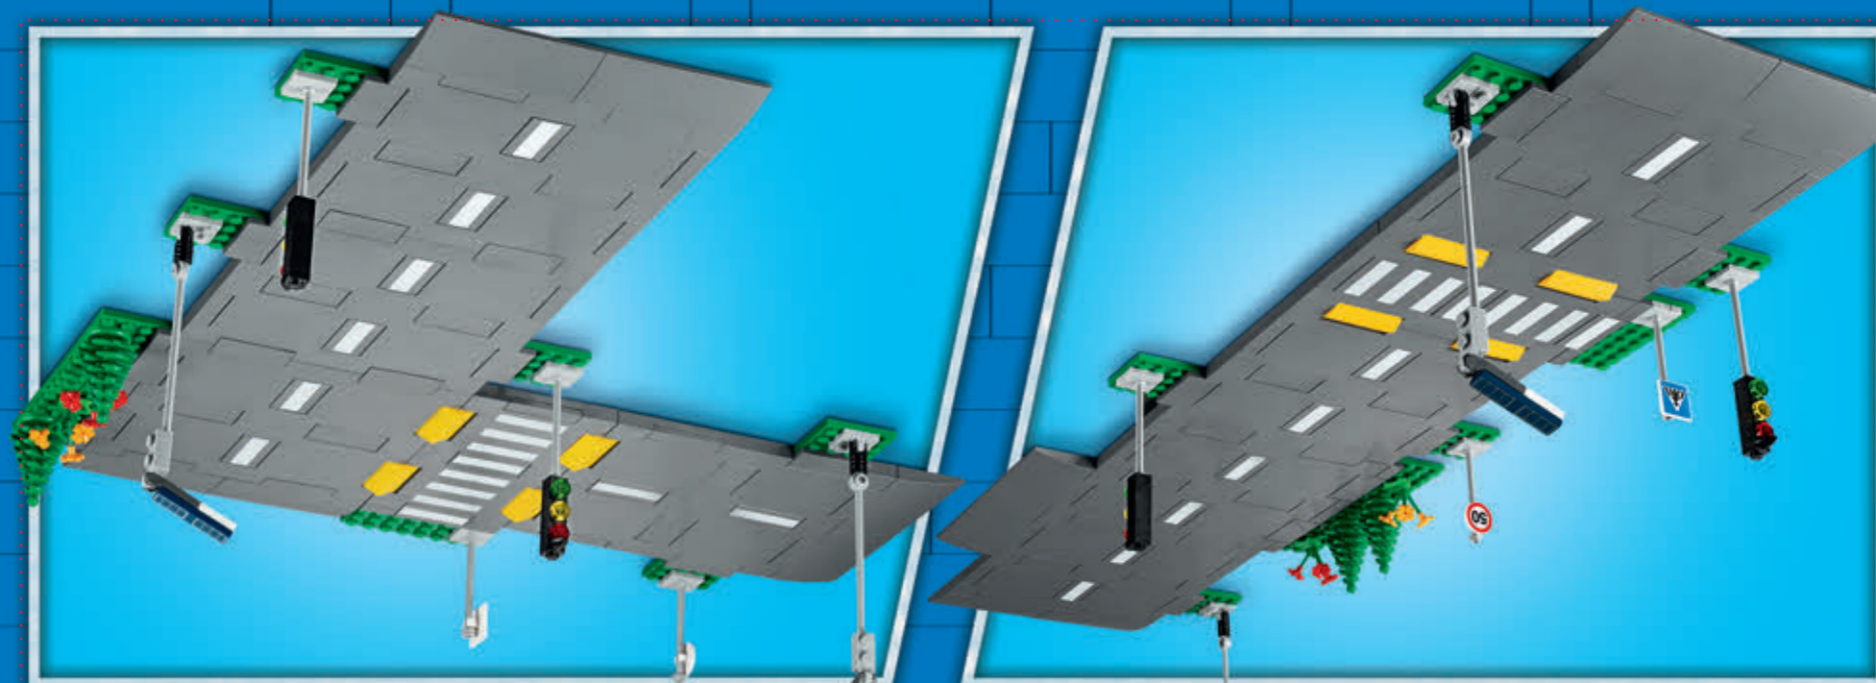

Art no. 60304 v29 NC
Material no.: 6342569
LEGO CITY
LP 6_61 - 21761284_1 MA
CYAN MAGENTA
YELLOW BLACK

Artwork Supply: SP
Artwork Designer: VNQ.Viet

Varnish

- UV - Whole ☐
- UV - Partial ☐
- Water Based ☐

Status for this Print

- Contract Proof (Visual Master) ☐
- Textmaster (Contents of text & barcode) ☐

Approved by:

- Marketing ☐
- Design lead ☐
- Model designer ☐
- Graphic designer ☐

- GPM-NP ☐
- Graphic Compliance ☐
- PrePress ☐

LEGO.com

60304

LEGO CITY

60304

CONNECT YOUR CITY