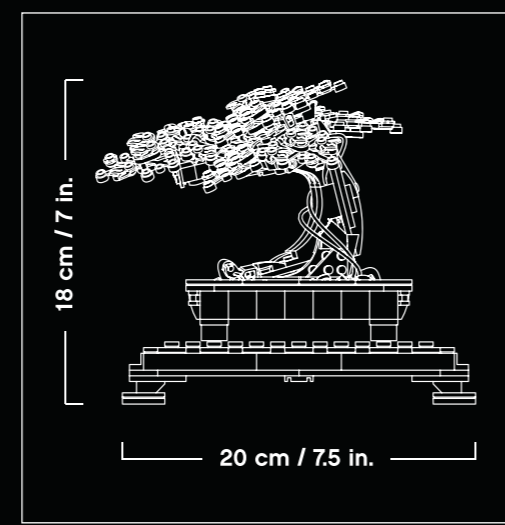

Art no. 10281 v29_NC
Material no.: 6575229
LEGO Botanicals
LP 9_70,5 P
model 21084827_1 MA
CYAN MAGENTA
YELLOW BLACK

Artwork Supply: SP
Artwork Designer: NPM

Varnish

UV - Whole ☐
UV - Partial ☐
Water Based ☐

Status for this Print

Contract Proof ☐
(Visual Master)

Textmaster ☐
(Contents of text & barcode)

Approved by:

Marketing ☐
Design lead ☐
Model designer ☐
Graphic designer ☐

GPM-NP ☐
Graphic Compliance ☐
PrePress ☐

BONSAI TREE