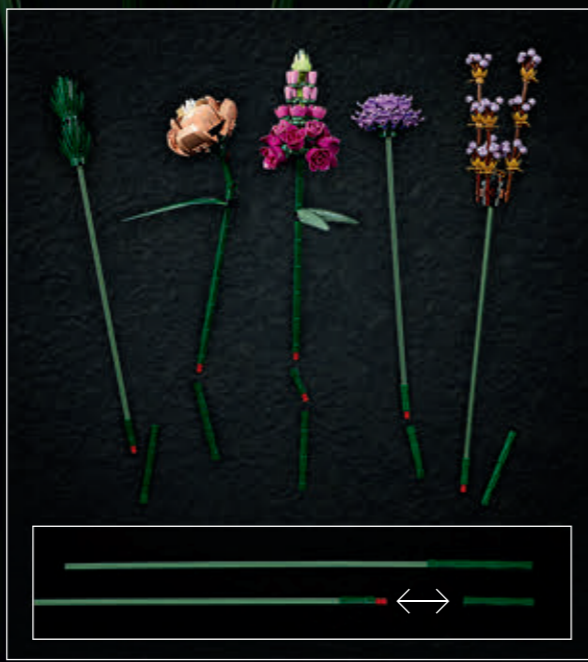

Art no. 10280 v29_NC
Material no.: 6570397
LEGO Creator Expert
LP 9_70,5 P
model 21084827_1 MA
CYAN MAGENTA
YELLOW BLACK

Artwork Supply: SP
Artwork Designer: DHP

Varnish

UV - Whole ☐
UV - Partial ☐
Water Based ☐

Status for this Print

Contract Proof ☐
(Visual Master)

Textmaster ☐
(Contents of text & barcode)

Approved by:

Marketing ☐
Design lead ☐
Model designer ☐
Graphic designer ☐

GPM-NP ☐
Graphic Compliance ☐
PrePress ☐

BOTANICAL COLLECTION
Flower Bouquet

Vases not included
Vases nicht im Lieferumfang
Vases ne sont incluses
Jarrones no incluidos
Vasos não incluídos
Vazekat nem tartozik
不包括花瓶

BOTANICAL COLLECTION
Flower Bouquet

BOTANIK KOLLEKTION
Blumenstrauß

COLEÇÃO BOTÂNICA
Buquê de Flores

COLLECTION BOTANIQUE
Bouquet de fleurs

COLLEZIONE BOTANICA
Bouquet di fiori

COLECCIÓN BOTANICAL
Ramo de Flores

COLEÇÃO BOTÂNICA
Buquê de Flores

BOTANIKAI GYŰJTEMÉNY
Virágcsokor

BOTANIKAS KOLEKCIJA
Žiedų puokštelis

花籃系列
花籃

18+ | 10280 | 756 pcs

Vases not included

756 pcs/Stck/pz/pzs/db/det/件

LEGO.com/service
Item: 6332924