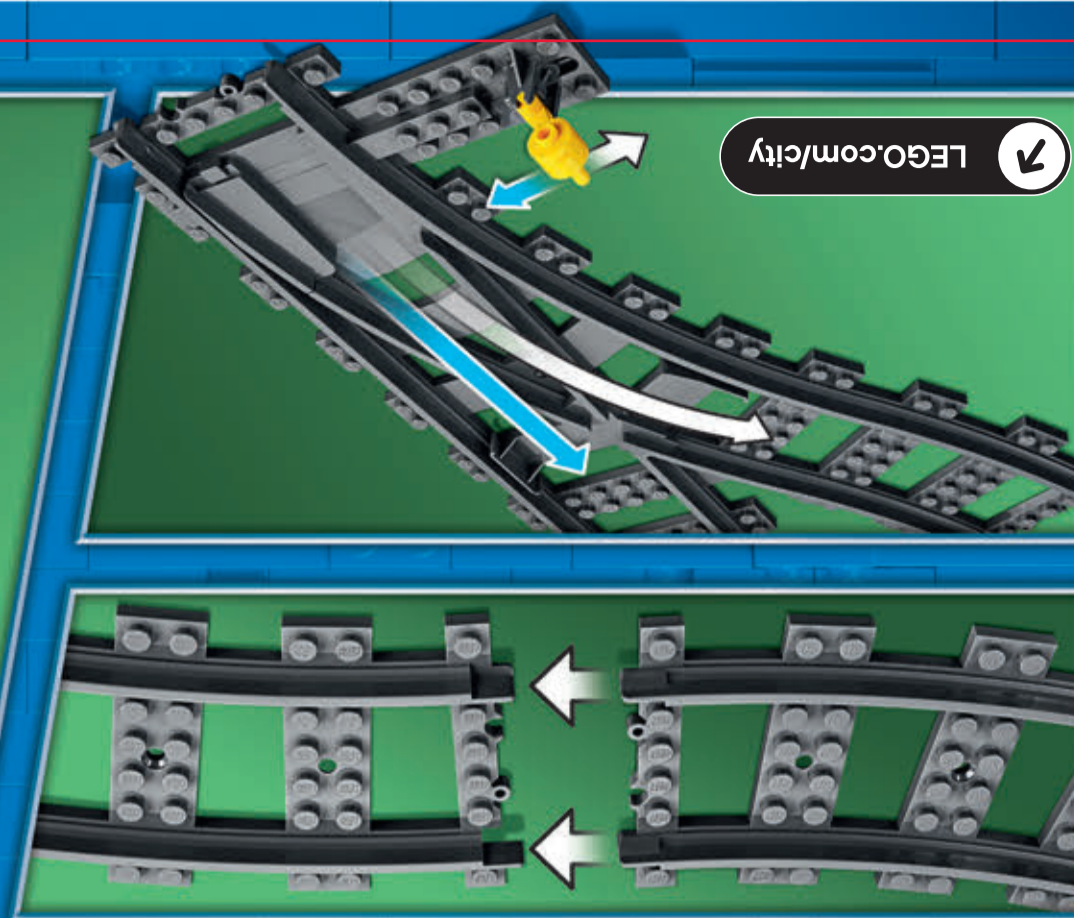

Art no. 60238 v29
Material no.: 6250339
LEGO City
MA box
LP 7_59 - model 21084818_1
CYAN MAGENTA
YELLOW BLACK

Artwork Supply: ASV
Artwork Designer: NHH

Varnish

- UV - Whole ☐
- UV - Partial ☐
- Water Based ☐

Status for this Print

Contract Proof
(Visual Master) ☐

Textmaster
(Contents of text & barcode) ☐

Approved by:

Marketing Lead
(acc. Artwork Checklist) _____

Design Lead
(acc. Artwork Checklist) _____

CMA Creative
(acc. Final Layout) _____

GPM-NP
(Graphic Artwork) _____

Text
(Legal text, translations) _____

Prepress
(Barcode, Preflight) _____

GGQ
(Visual Graphic Quality) _____

60238

CITY

LEGO

LEGO CITY

60238