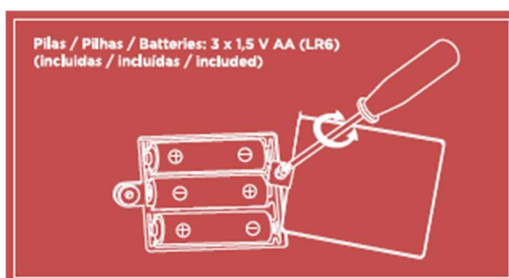

Modelo / Style: 3432

This toy is powered by 3 x 1.5V AA (LR6) batteries (included)

El Corte Inglés, S.A.
Hermosilla, 112 - 28009 Madrid.
España/Espanha/Spain. NIF: A28017895
Fabricado en/na China / Made in China
clientes@elcorteingles.es