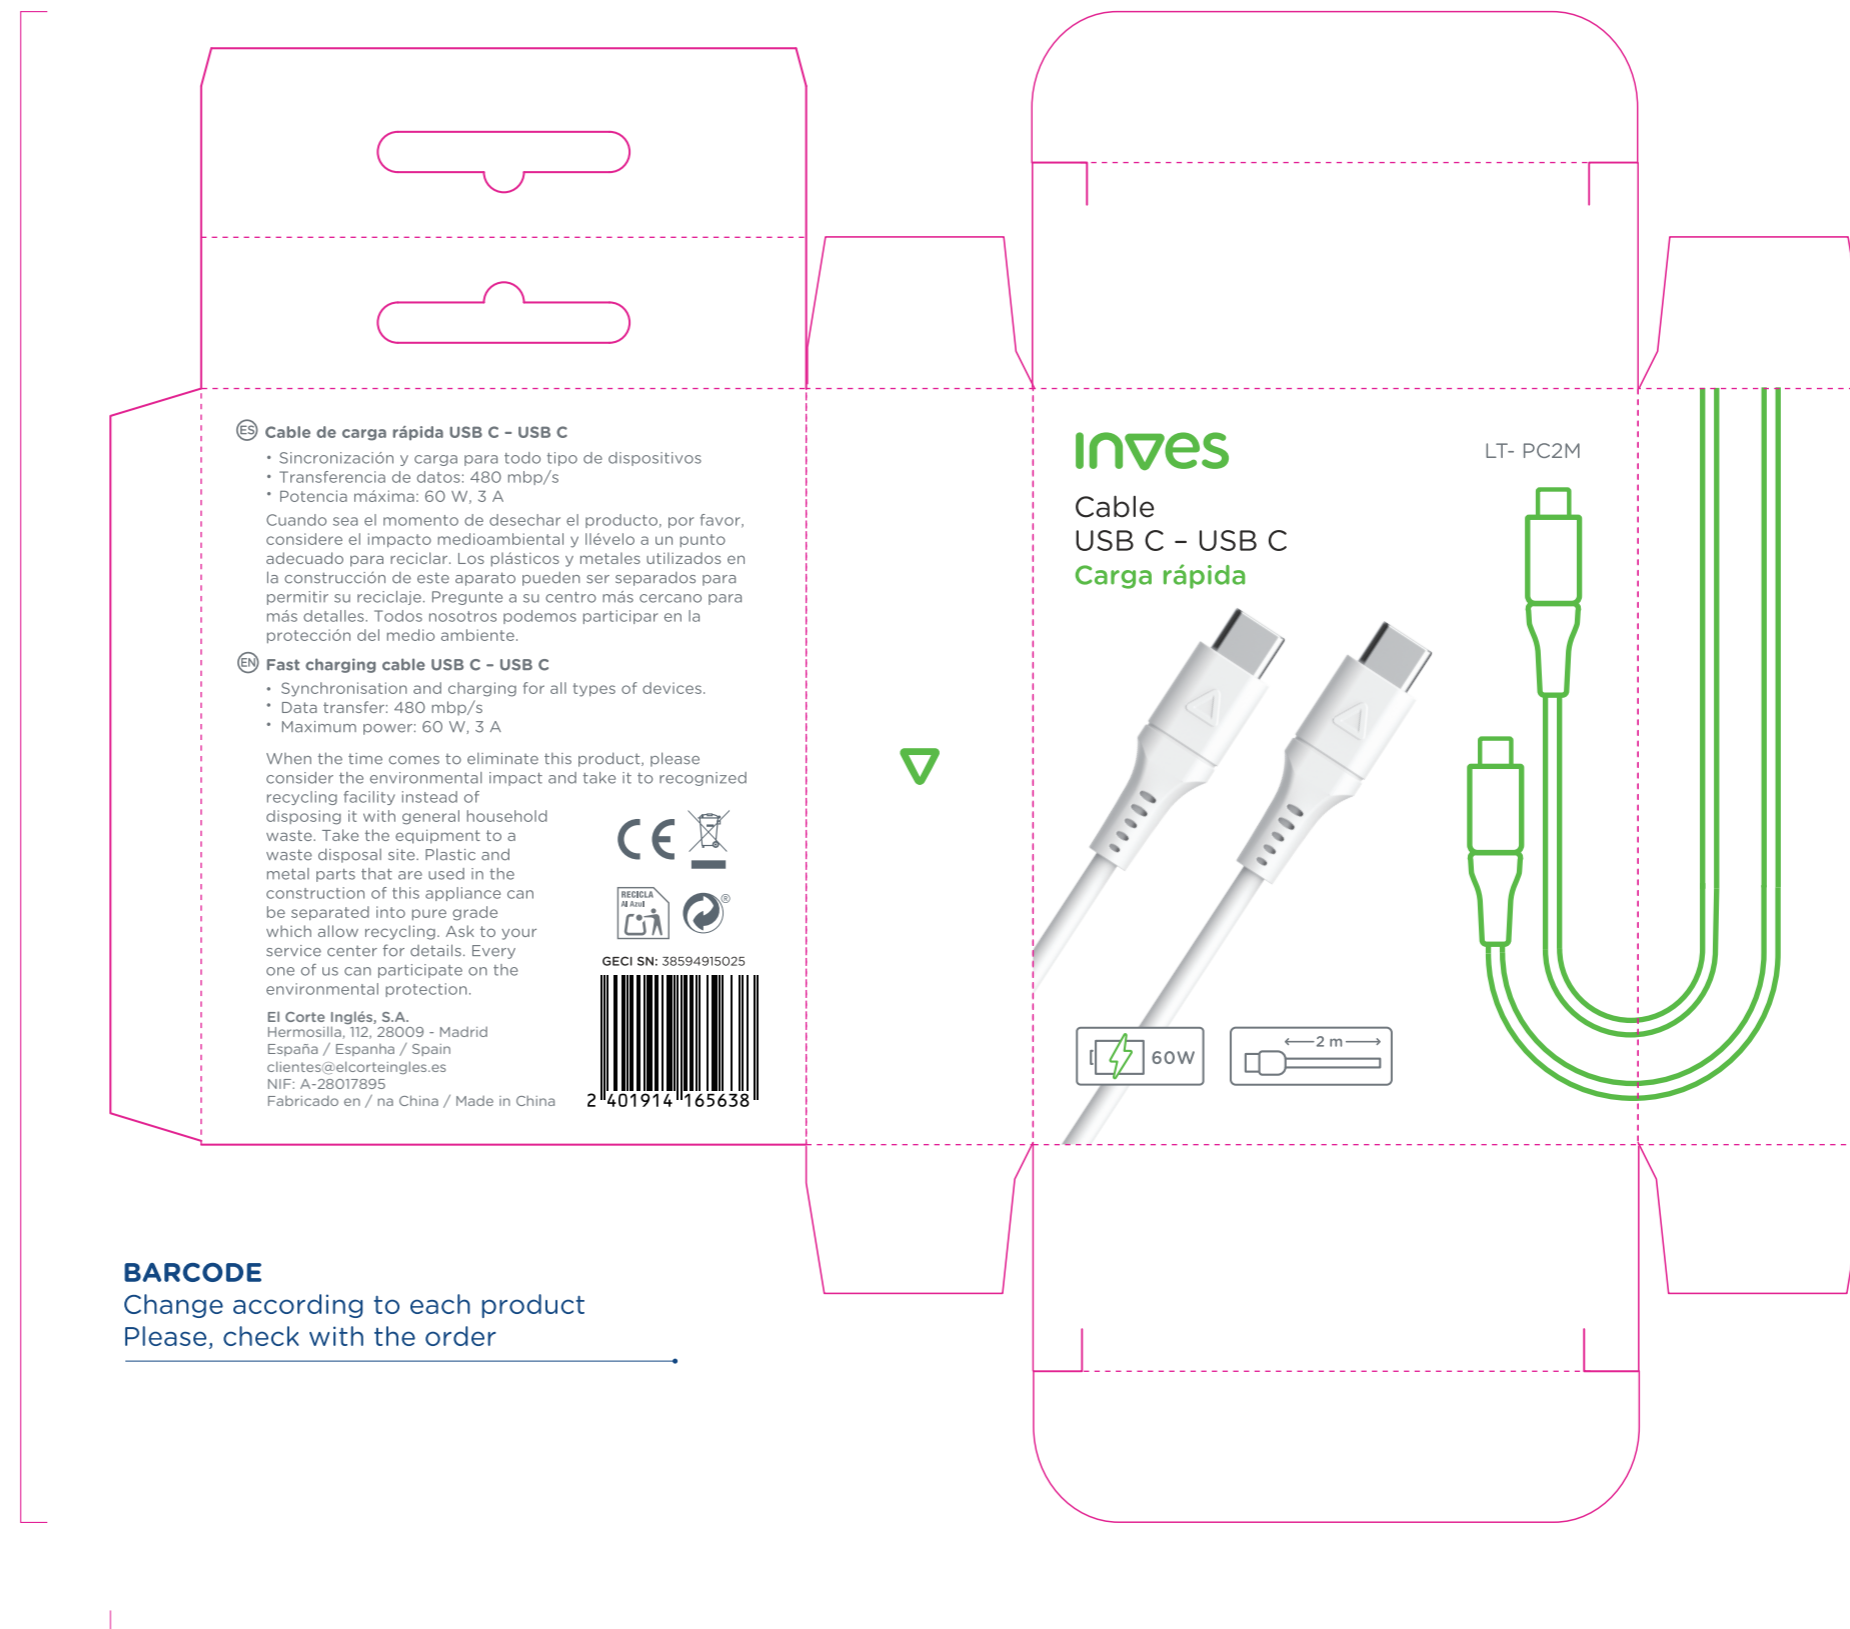

USB C - USB C CABLE

LT-PC2M

This document is a Labelling Instruction Manual for the packaging development. Do not use this as final art print.

All packaging must be checked by our packaging department before production. This way there will be less probability of being penalized for incorrect packaging or labelling. If you have any questions, please contact us:

DESCRIPTION AND MEASURES

MATERIAL

Optical white cardboard 300 gr,
matt plastified finish

SIZE

200 x 232 mm
Real size sample

COLOR REFERENCE

Pantone Black C

Pantone Cool Gray 9 C

Pantone 802 C

FONTS INFO

Gotham Rounded
Book
Medium

OTHERS

— No printing line
- - - Folding line. Do not print

Pantone Rhodamine Red C

200 mm

BARCODE

Change according to each product
Please, check with the order

232 mm

78mm

28mm

98mm