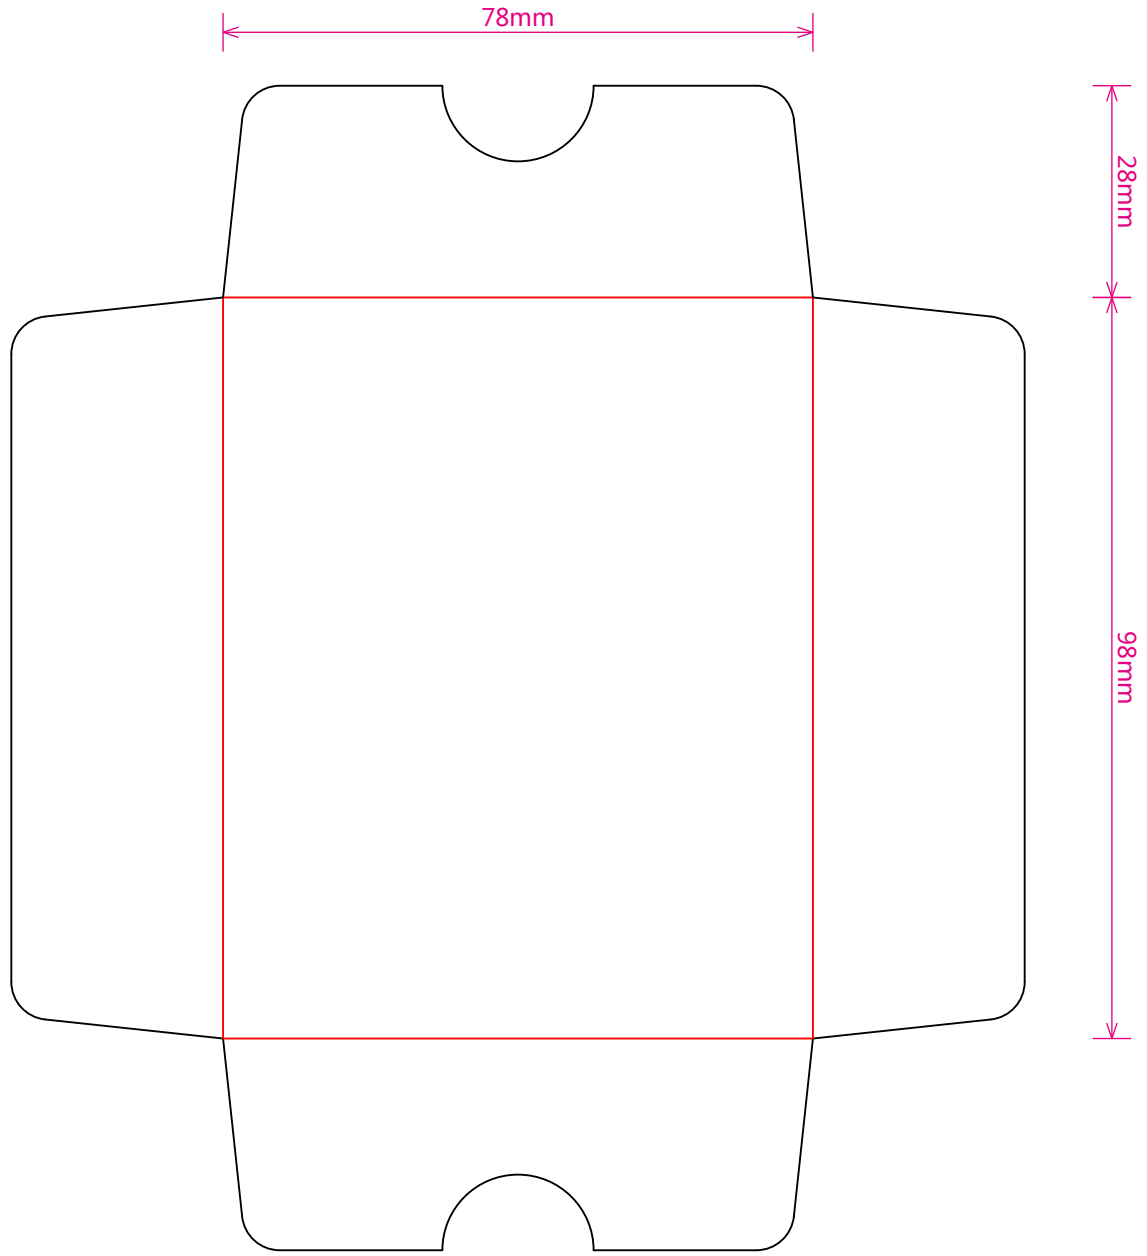

DESCRIPTION AND MEASURES

MATERIAL

Optical white cardboard 300 gr,
matt plastified finish

SIZE

200 x 232 mm
Real size sample

COLOR REFERENCE

Pantone Black C

Pantone Cool Gray 9 C

Change according to each product
Please, check with the order

232 mm

78mm

28mm

98mm