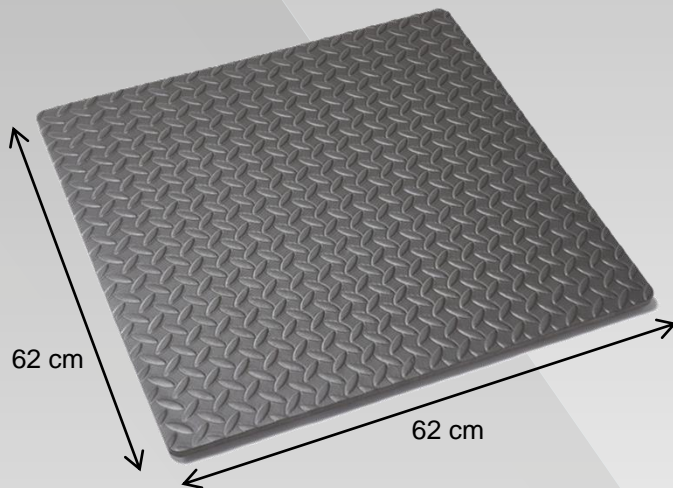

Shock Absorbing Foam Mat

Ideal for washing machine, air compressor, bike repair...
Individual square foam mat 62 x 62 cm

Technical Description

- Thickness 12 mm
- Material: 100% polyethylene
- High density foam 95 kg/m³
- CAS 9002-88-4

Mottez Article Code

Article code : B517V1

EAN code : 3234640052137

Shock Absorbing Foam Mat

Cutcase available (36 units)