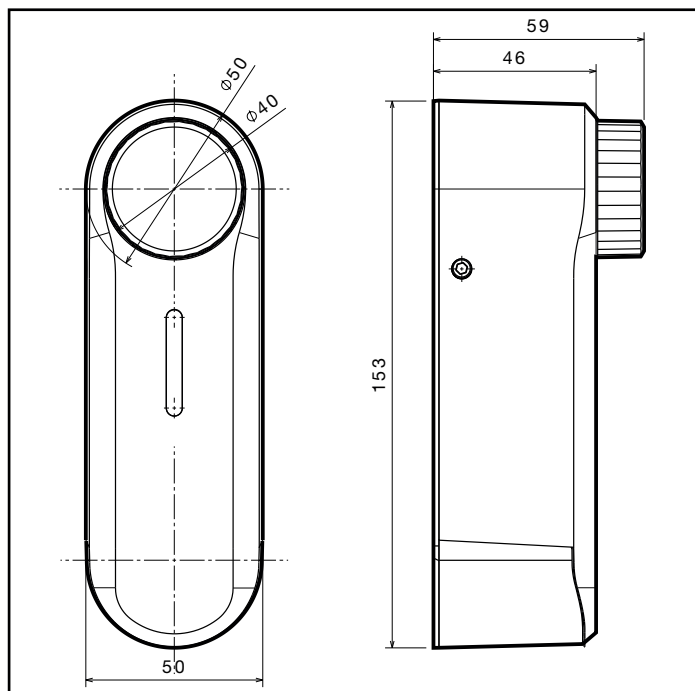

REFERENCE	515		
COLLECTION	SECURITY		
DESCRIPTION	Smart electronic lock		
POWER	3.7V rechargeable lithium battery 3150mAh		
FINISHES	white, chrome, black, brass, nickel		
CONTENTS			
main body	x1	screws M-3	x2
lithium battery	x1	magnet	x1
support part	x1	Allen wrench	x1
USB-C charging cable	x1	3M adhesive	x1

FINISH	EAN	SKU
chrome	8422374006143	614
white	8422374004743	474
black	8422374006075	607
nickel	8422374006204	620
brass	8422374006280	628

BOX		OUTER CARTON	
1 ud.		5 uds.	
200 x 185 x 85mm	0,75kg	435 x 215 x 205mm	4,10kg

ECOINFORMATION

AYR, in accordance with the rules established by international packaging laws, complies with the integrated management system (IMS) for packaging waste by contributing annually to the bodies that manage the waste that AYR distributes on the market.

FEATURES

SmartDoor

Smart lock for secure door opening through encrypted Bluetooth communication. int_PASS is part of the "SmartDoor" ecosystem of AYR Opening Doors, through which all products with this label can be managed in the int_EGRA APP.

Customisation and configuration

int_PASS is customisable with a choice of up to 5 different colours to suit all types of doors and finishes. In addition, more than 15 configuration parameters can be selected for maximum usability and safety.

Security

Provided with a self-locking and alarm system, allowing the user to ensure at all times that his property is properly locked and to deter any kind of intrusion attempt

User management and permissions

Thanks to its user and permissions management system, we can easily and quickly manage access (by days, hours, time restrictions and users...) to our property in a secure way.

SPECIFICATIONS

Metal structure with ABS enclosure.
Encrypted connection system for maximum security.
Rechargeable lithium battery via USB Type C. 3.7V 3150mAh.
Connectivity: Bluetooth 5.0 and remote (with int_NEX).
Type of installation: indoor. Not suitable for outdoors.
Adaptable to all types of cylinders (EURO, Scandi, etc...). Recommended use in double clutch cylinders.
Operating temperature:
charging battery +10°C ~+40°C
discharge battery -20°C ~+55°C
Working humidity: 5% up to 90%
Manufactured in Spain.

INSTALLATION INSTRUCTIONS

You will find a QR code on the packaging to download the installation manual. Carefully follow the instructions for installation and setting up of the device. Failure to comply with this instruction as well as incorrect or improper use of this product may result in the impairment of its durability and performance quality, and therefore may void the warranty.