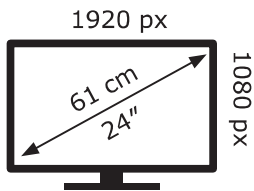

# ENERGY

Lenovo

L24m-4A(D24238FL1)

**14** kWh/1000h

2019/2013