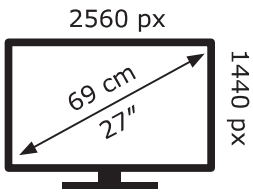

ENERGY

Legion

Lenovo

27Q-10(H25270QG0)

25 kWh/1000h

30 kWh/1000h

2019/2013