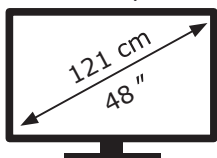

ENERG

LG Electronics

OLED48C66LB

54 kWh/1000h

ABCDEF**G**

78 kWh/1000h

3840 px

2160 px