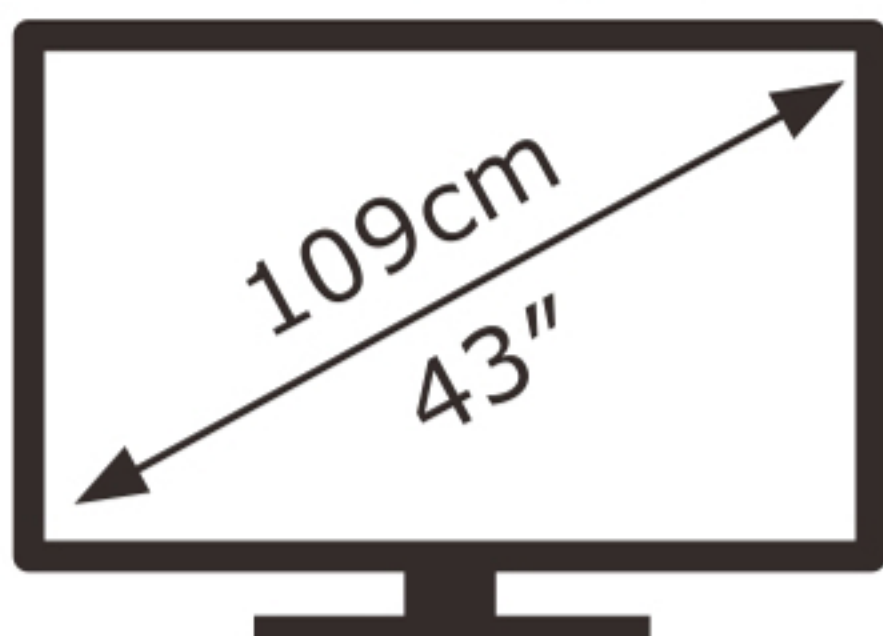

ENERG

inves

QLED-4325WBS

50 kWh/1000h

ABCDEF **F** G

51 kWh/1000h

3840 px

2160 px