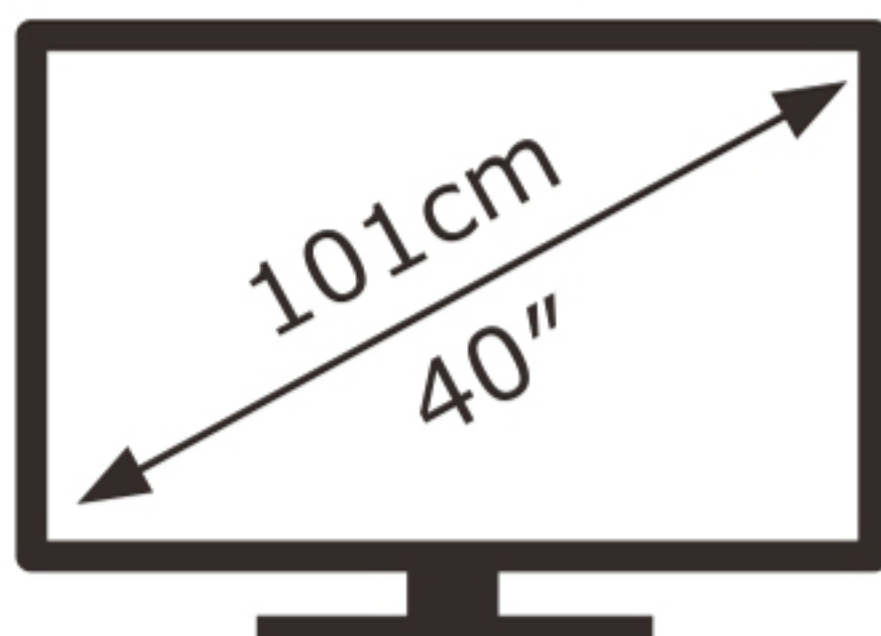

ENERG

inves

QLED-4025WBS

36 kWh/1000h

ABCDEF **F** G

39 kWh/1000h

1920 px

1080 px