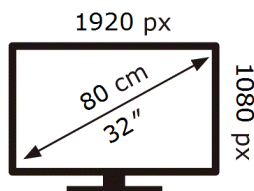

ENERG 

Samsung

TQ32Q5FAAU

27 kWh/1000h

ABCDEF **G**

HDR

51 kWh/1000h

2019/2013