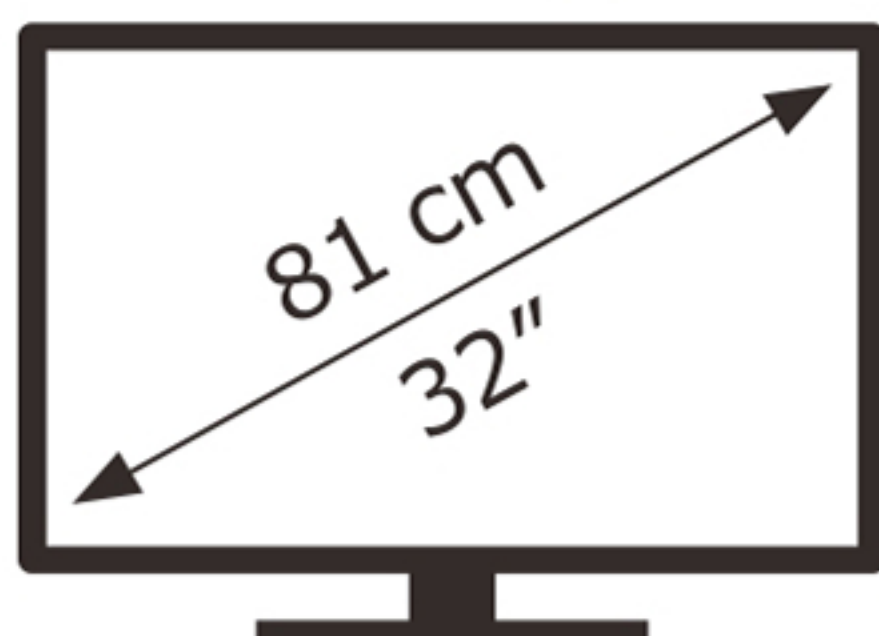

ENERG

inves

LED-3225WBS

26 kWh/1000h

ABCDEF **F** G

28 kWh/1000h

1366 px

768 px