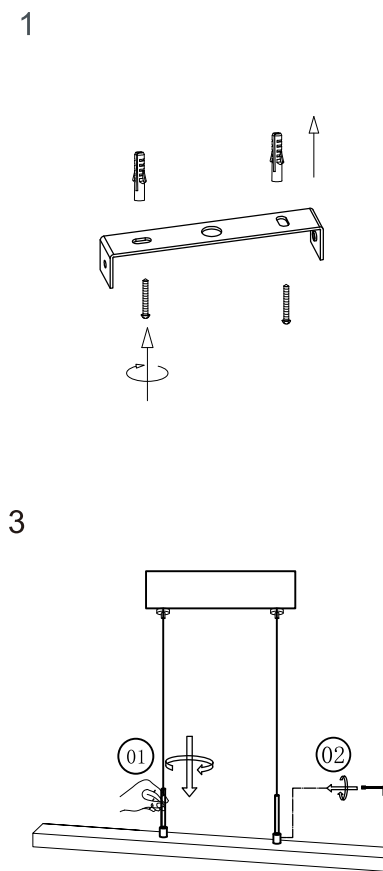

IP20

LÁMPARA
DE TECHO

AXEL

REF. 35003842

Installation shall be made by a technician following national rules. The light source contained in this luminaire shall only be replaced by the manufacturer or his service agent or a similar qualified person.