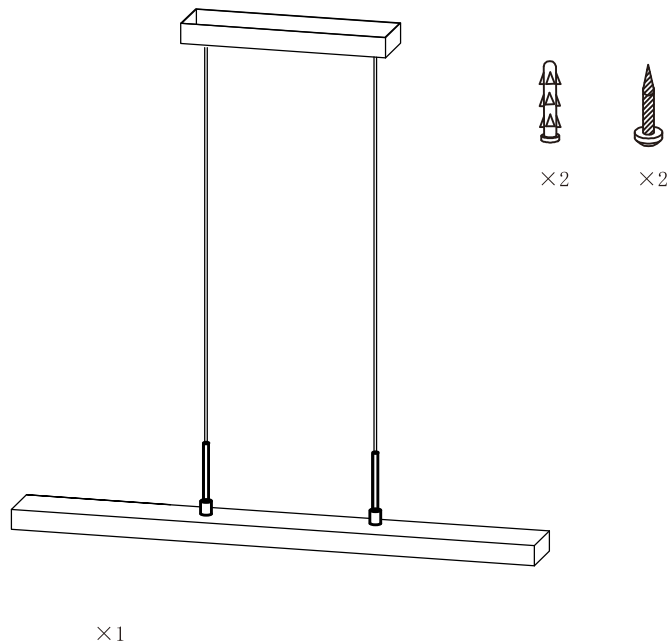

IP20

LÁMPARA
DE TECHO

AXEL

REF. 35003842

Installation shall be made by a technician following national rules. The light source contained in this luminaire shall only be replaced by the manufacturer or his service agent or a similar qualified person.