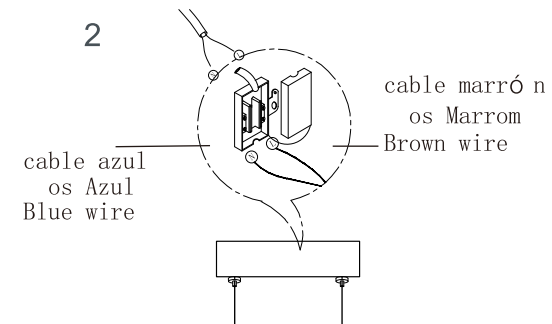

IP20

LÁMPARA
DE TECHO

AXEL

REF. 35003842

Installation shall be made by a technician following national rules. The light source contained in this luminaire shall only be replaced by the manufacturer or his service agent or a similar qualified person.