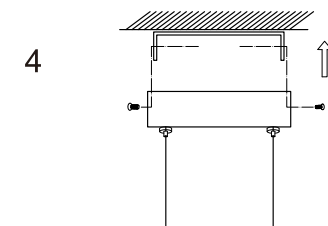

IP20

LÁMPARA
DE TECHO

AXEL

REF. 35003842

Installation shall be made by a technician following national rules. The light source contained in this luminaire shall only be replaced by the manufacturer or his service agent or a similar qualified person.