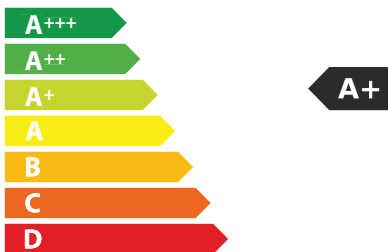

ЕНЕРГО
ЕФЕКТИВНІСТЬ

FRANKE

340.0731.872
P2752

32

кВт·г/рік

A B C D E F G