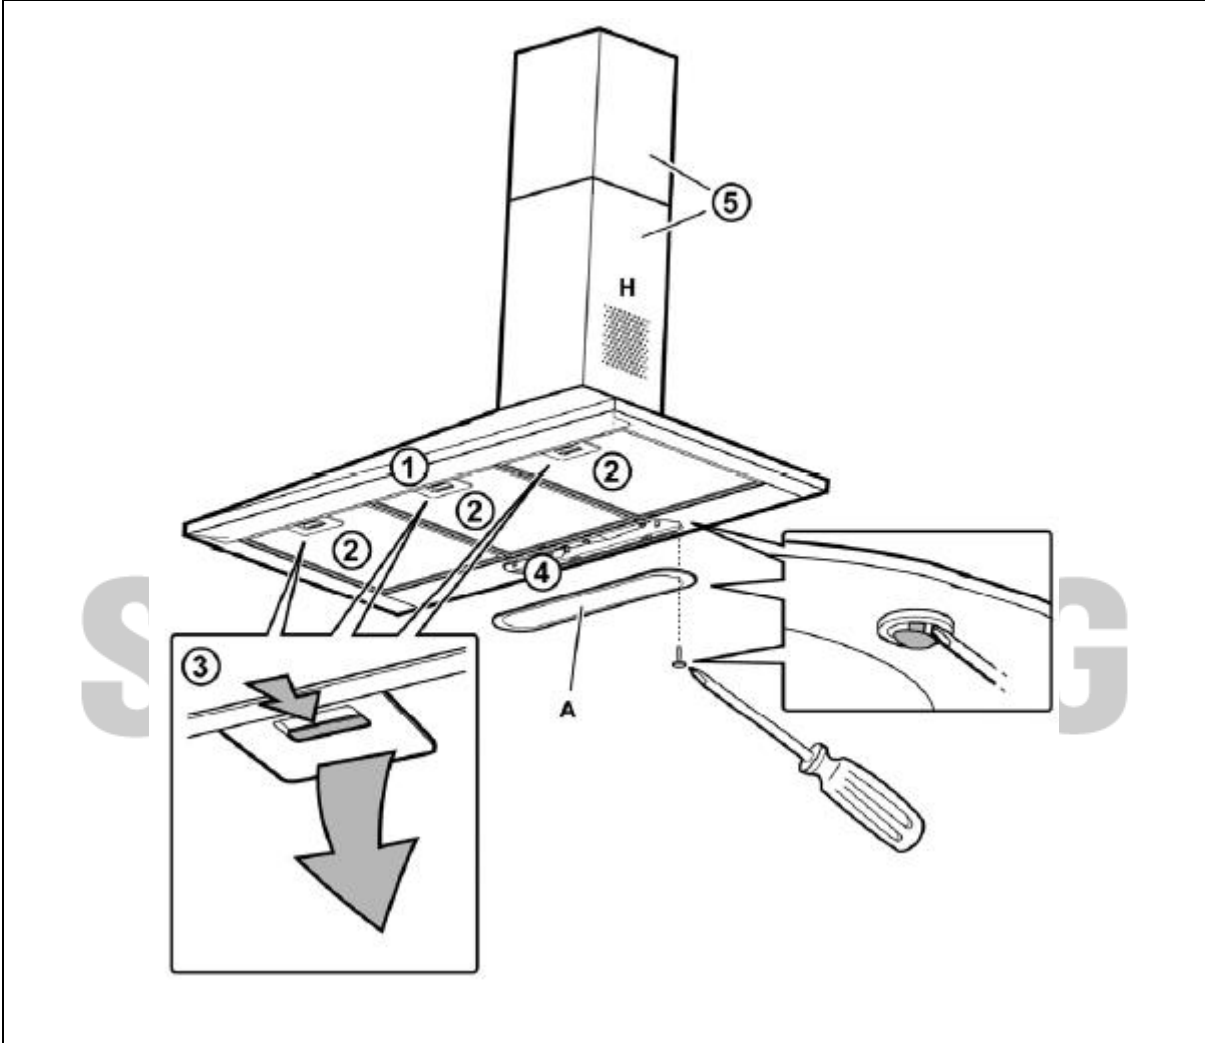

Non-destructive disassembly Guide

| | |
|------------|------------------|
| Range Hood | NK * * * 3050P * |
|------------|------------------|

GREASE FILTER & LAMP COVER & CHARCOAL FILTER

BUTTON CONTROL

BLOWER