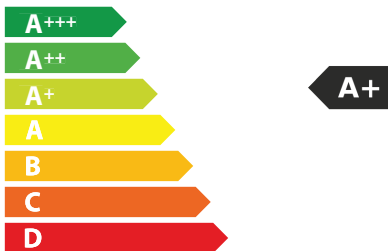

44
кВт·г/рік

A_{BCDEFG}

A_{BCDEFG}

AB C_{DEFG}

57 дБ

№ 28 від 2018 р.