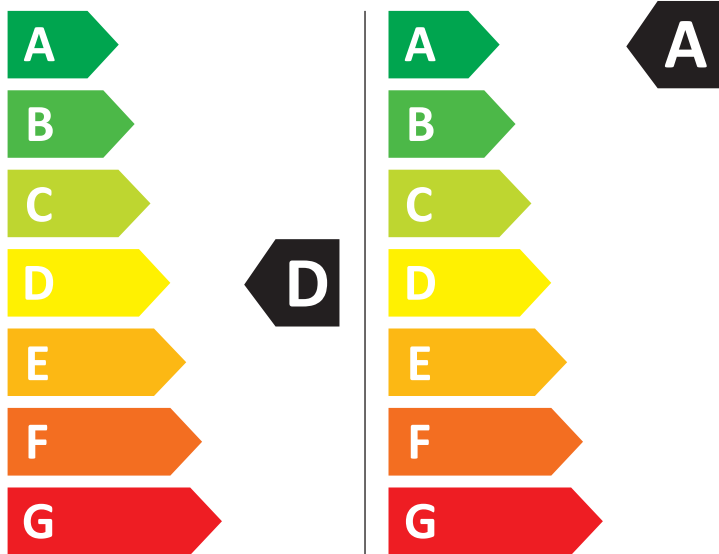

ENERG

Samsung

WD90DG6B85BE

308 kWh/100

44 kWh/100

6,0 kg

9,0 kg

90 L

50 L

7:32

3:48

ABCDEFG

72 dB
ABCD

2019/2014

Size: W 102 x H 198 mm

Material : ART

Release paper: Pale blue-green Glassine