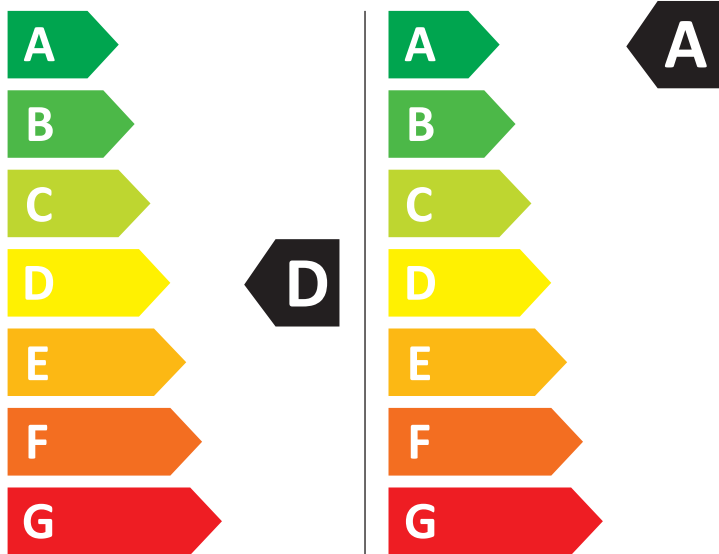

# ENERG

**Samsung**

WD90DG6B85BB

308 kWh/100

44 kWh/100

6,0 kg

9,0 kg

90 L

50 L

7:32

3:48

ABCDEFG

72 dB  
ABCD

2019/2014

Size: W 102 x H 198 mm

Material : ART

Release paper: Pale blue-green Glassine