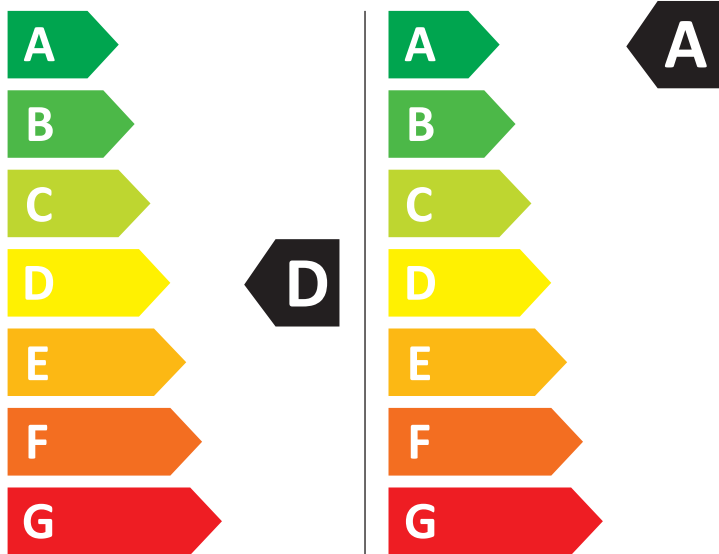

# ENERG

**Samsung**

WD90DB8B85GB

308 kWh/100

44 kWh/100

6,0 kg

9,0 kg

90 L

50 L

7:32

3:48

ABCDEFG

72 dB  
ABCD

2019/2014

Size: W 102 x H 198 mm

Material : ART

Release paper: Pale blue-green Glassine