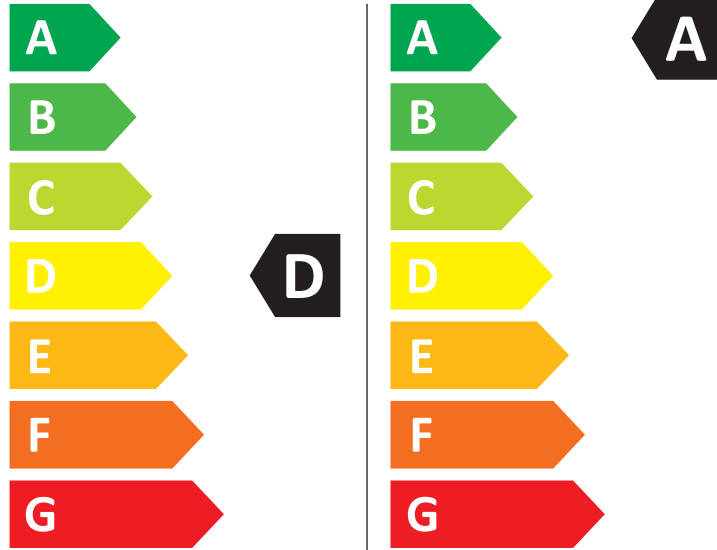

# ENERG

Samsung

WD90HG5U34BX

308 kWh/100

32 kWh/100

6,0 kg 9,0 kg

90 L 50 L

7:11 3:48