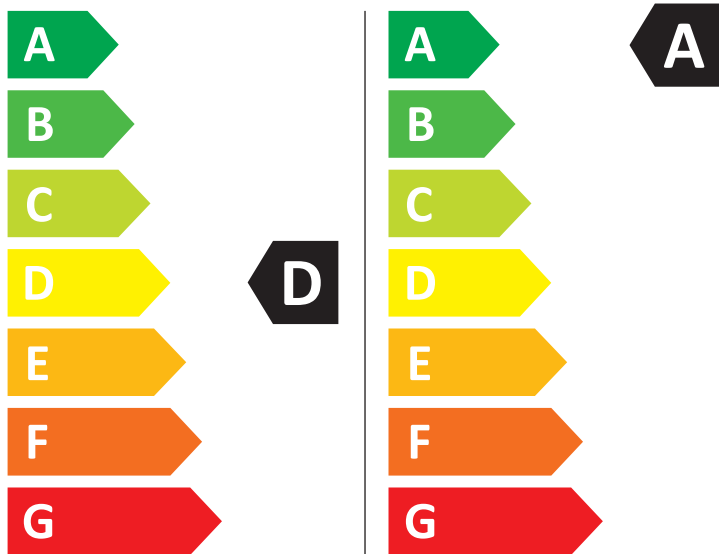

# ENERG

Samsung

WD90HG5U34BE

308 kWh/100

32 kWh/100

6,0 kg

9,0 kg

90 L