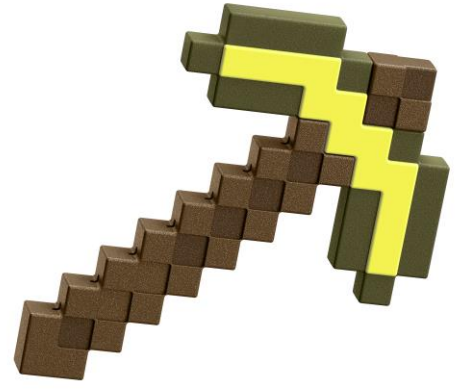

#JCV18 MINECRAFT ROLEPLAY

Gold Pickaxe (EAN: 0194735 27642 4) (6Y+)

Each sold separately, subject to availability. Colors and decorations may vary.

? service.mattel.com

English - en

There are no relevant warnings or safety information required to be affixed to the product or packaging, or included in an accompanying document, in accordance with the General Product Safety Regulation (GPSR) or applicable Union harmonisation legislation.

(V.10.28.2024)

#JCV18 MINECRAFT ROLEPLAY

Gold Pickaxe (EAN: 0194735 27642 4) (6Y+)

Každý prodáván samostatně, závisí na dostupnosti. Barvy a vzhled se mohou lišit.

? service.mattel.com

Czech - cs - čeština