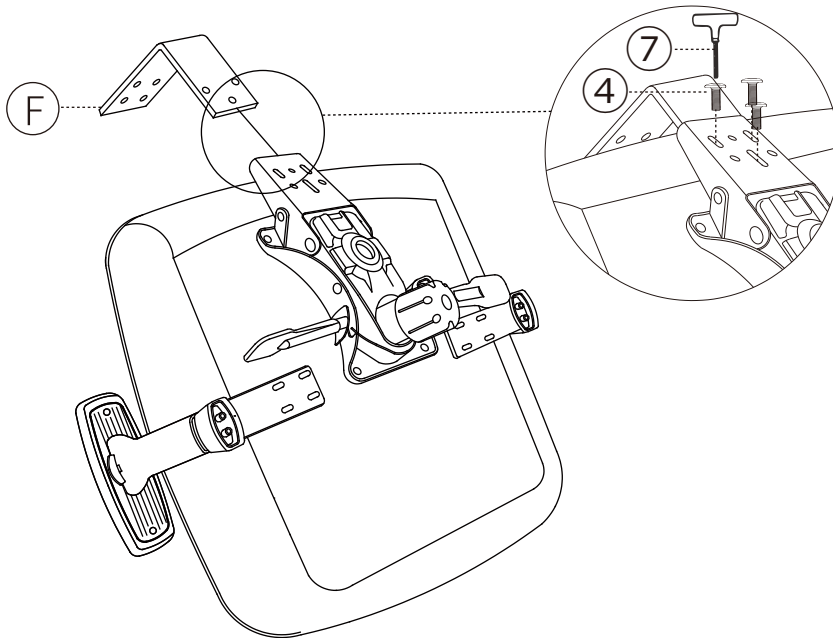

## **ASSEMBLY INSTRUCTIONS**

IMPORTANT:

READ CAREFULLY - RETAIN FOR FUTURE REFERENCE

- Please do not discard any of the packing until you have checked all the parts and the fittings.
- Before you begin to assembly you new piece of furniture, please check to ensure that all parts & fittings have been supplied.
- Follow the instruction closely as deviation from, may void your warranty and present a possible safety risk.
- It is recommended that the assembly is done on a soft surface, like carpet to avoid any damage.
- Periodically check and re-tighten any fasteners.
- Wipe down all surface weekly with a clean cloth. Do not clean any surface with harsh abrasives or chemicals.
- Only trained personnel may replace or repair seat height adjustment components with energy accumulators.
- The castors on this product are suitable for all types of floor.
- Type C: office chair with limited adjustments.