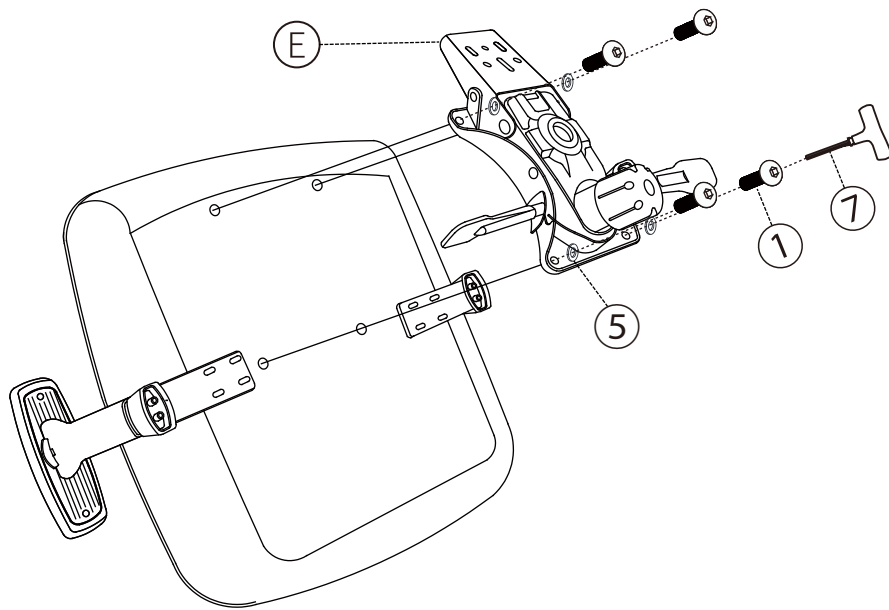

## **ASSEMBLY INSTRUCTIONS**

IMPORTANT:

READ CAREFULLY - RETAIN FOR FUTURE REFERENCE

- Please do not discard any of the packing until you have checked all the parts and the fittings.
- Before you begin to assembly you new piece of furniture, please check to ensure that all parts & fittings have been supplied.
- Follow the instruction closely as deviation from, may void your warranty and present a possible safety risk.
- It is recommended that the assembly is done on a soft surface, like carpet to avoid any damage.
- Periodically check and re-tighten any fasteners.
- Wipe down all surface weekly with a clean cloth. Do not clean any surface with harsh abrasives or chemicals.
- Only trained personnel may replace or repair seat height adjustment components with energy accumulators.
- The castors on this product are suitable for all types of floor.
- Type C: office chair with limited adjustments.