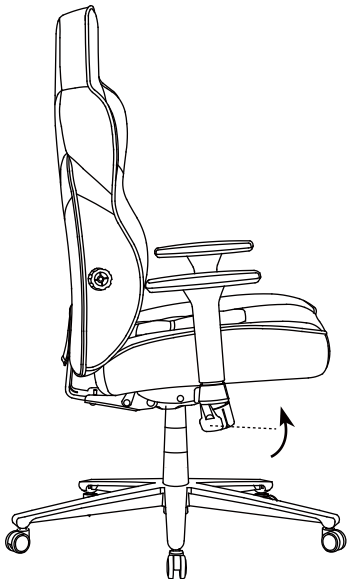

## **ASSEMBLY INSTRUCTIONS**

IMPORTANT:

READ CAREFULLY - RETAIN FOR FUTURE REFERENCE

- Please do not discard any of the packing until you have checked all the parts and the fittings.
- Before you begin to assembly you new piece of furniture, please check to ensure that all parts & fittings have been supplied.
- Follow the instruction closely as deviation from, may void your warranty and present a possible safety risk.
- It is recommended that the assembly is done on a soft surface, like carpet to avoid any damage.
- Periodically check and re-tighten any fasteners.
- Wipe down all surface weekly with a clean cloth. Do not clean any surface with harsh abrasives or chemicals.
- Only trained personnel may replace or repair seat height adjustment components with energy accumulators.
- The castors on this product are suitable for all types of floor.
- Type C: office chair with limited adjustments.