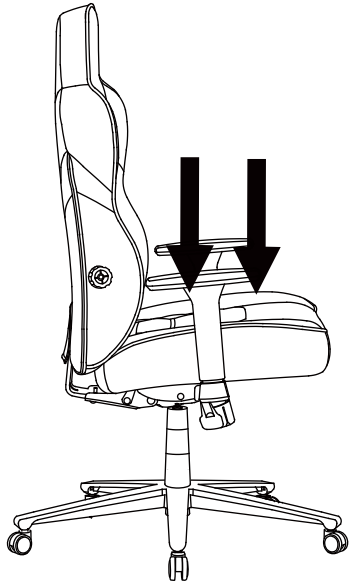

## **ASSEMBLY INSTRUCTIONS**

IMPORTANT:

READ CAREFULLY - RETAIN FOR FUTURE REFERENCE

- Please do not discard any of the packing until you have checked all the parts and the fittings.
- Before you begin to assembly you new piece of furniture, please check to ensure that all parts & fittings have been supplied.
- Follow the instruction closely as deviation from, may void your warranty and present a possible safety risk.
- It is recommended that the assembly is done on a soft surface, like carpet to avoid any damage.
- Periodically check and re-tighten any fasteners.
- Wipe down all surface weekly with a clean cloth. Do not clean any surface with harsh abrasives or chemicals.
- Only trained personnel may replace or repair seat height adjustment components with energy accumulators.
- The castors on this product are suitable for all types of floor.
- Type C: office chair with limited adjustments.