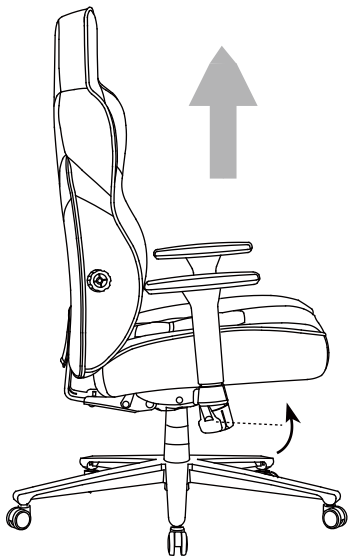

## **ASSEMBLY INSTRUCTIONS**

IMPORTANT:

READ CAREFULLY - RETAIN FOR FUTURE REFERENCE

- Please do not discard any of the packing until you have checked all the parts and the fittings.
- Before you begin to assembly you new piece of furniture, please check to ensure that all parts & fittings have been supplied.
- Follow the instruction closely as deviation from, may void your warranty and present a possible safety risk.
- It is recommended that the assembly is done on a soft surface, like carpet to avoid any damage.
- Periodically check and re-tighten any fasteners.
- Wipe down all surface weekly with a clean cloth. Do not clean any surface with harsh abrasives or chemicals.
- Only trained personnel may replace or repair seat height adjustment components with energy accumulators.
- The castors on this product are suitable for all types of floor.
- Type C: office chair with limited adjustments.