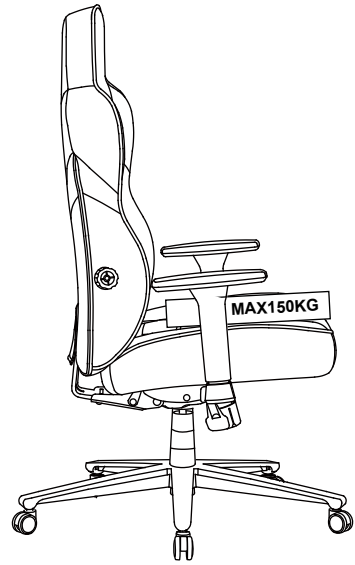

## **ASSEMBLY INSTRUCTIONS**

IMPORTANT:

READ CAREFULLY - RETAIN FOR FUTURE REFERENCE

- Please do not discard any of the packing until you have checked all the parts and the fittings.
- Before you begin to assembly you new piece of furniture, please check to ensure that all parts & fittings have been supplied.
- Follow the instruction closely as deviation from, may void your warranty and present a possible safety risk.
- It is recommended that the assembly is done on a soft surface, like carpet to avoid any damage.
- Periodically check and re-tighten any fasteners.
- Wipe down all surface weekly with a clean cloth. Do not clean any surface with harsh abrasives or chemicals.
- Only trained personnel may replace or repair seat height adjustment components with energy accumulators.
- The castors on this product are suitable for all types of floor.
- Type C: office chair with limited adjustments.