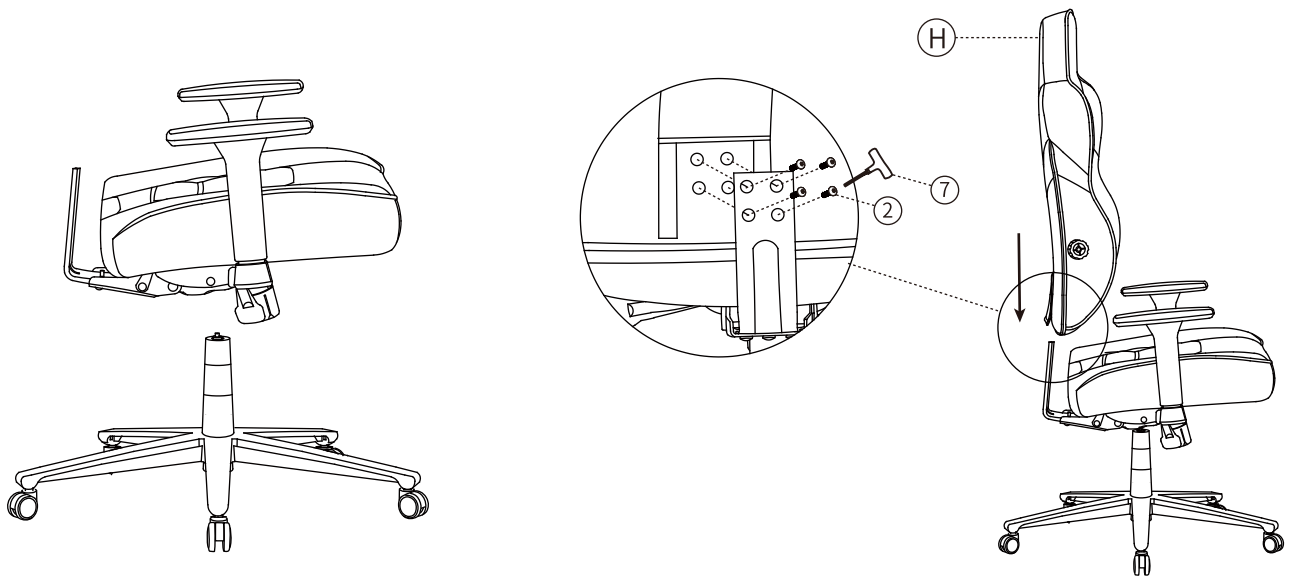

## **ASSEMBLY INSTRUCTIONS**

IMPORTANT:

READ CAREFULLY - RETAIN FOR FUTURE REFERENCE

- Please do not discard any of the packing until you have checked all the parts and the fittings.
- Before you begin to assembly you new piece of furniture, please check to ensure that all parts & fittings have been supplied.
- Follow the instruction closely as deviation from, may void your warranty and present a possible safety risk.
- It is recommended that the assembly is done on a soft surface, like carpet to avoid any damage.
- Periodically check and re-tighten any fasteners.
- Wipe down all surface weekly with a clean cloth. Do not clean any surface with harsh abrasives or chemicals.
- Only trained personnel may replace or repair seat height adjustment components with energy accumulators.
- The castors on this product are suitable for all types of floor.
- Type C: office chair with limited adjustments.